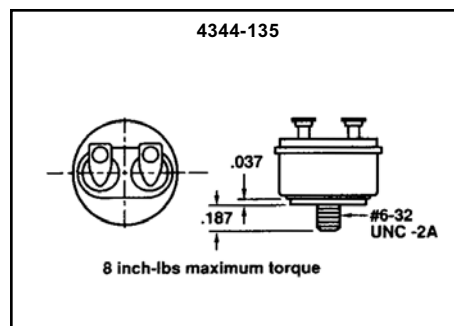

Hermetically Sealed 1/2" Disc Thermostats

KC/KO (4344) Series - Special Mounting Configurations

Special Mounting Configurations

* Drawings are subject to change, consult Selco for current dimensions.

It is the customer's sole responsibility to specify and determine the suitability of a particular control or component based on their unique individual applications and requirements