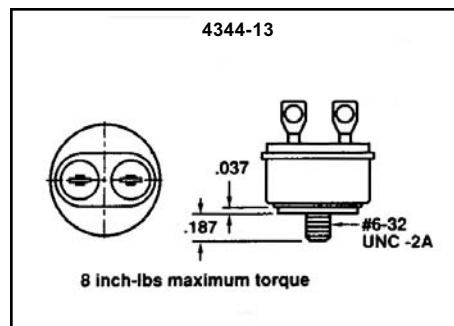

Hermetically Sealed 1/2" Disc Thermostats

KC/KO (4344) Series - Special Mounting Configurations

Special Mounting Configurations

* Drawings are subject to change, consult Selco for current dimensions.

It is the customer's sole responsibility to specify and determine the suitability of a particular control or component based on their unique individual applications and requirements