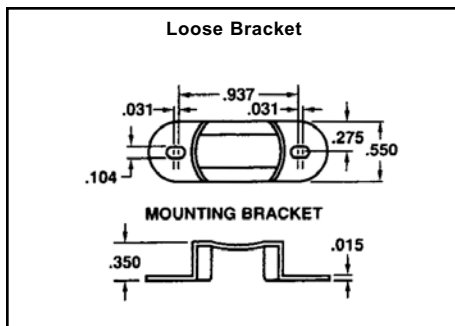

Hermetically Sealed 1/2" Disc Thermostats

KC/KO (4344) Series - Special Mounting Configurations

Special Mounting Configurations

* Drawings are subject to change, consult Selco for current dimensions.

It is the customer's sole responsibility to specify and determine the suitability of a particular control or component based on their unique individual applications and requirements