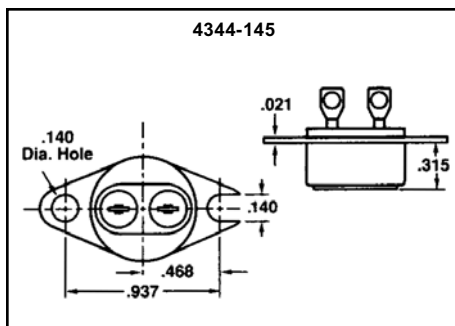

Hermetically Sealed 1/2" Disc Thermostats

KC/KO (4344) Series - Special Mounting Configurations

Special Mounting Configurations

* Drawings are subject to change, consult Selco for current dimensions.

It is the customer's sole responsibility to specify and determine the suitability of a particular control or component based on their unique individual applications and requirements