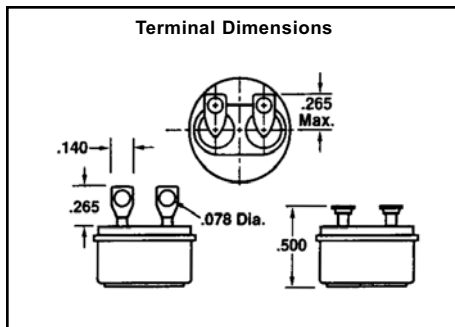

Hermetically Sealed 1/2" Disc Thermostats

KC/KO (4344) Series - Special Mounting Configurations

Special Mounting Configurations

* Drawings are subject to change, consult Selco for current dimensions.

It is the customer's sole responsibility to specify and determine the suitability of a particular control or component based on their unique individual applications and requirements