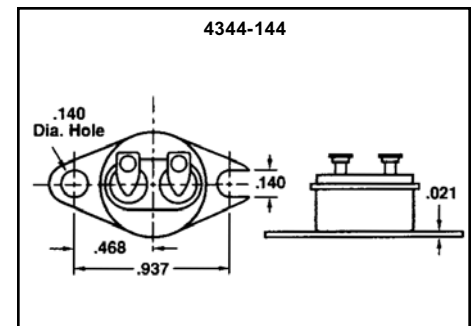

Hermetically Sealed 1/2" Disc Thermostats

KC/KO (4344) Series - Special Mounting Configurations

Special Mounting Configurations

* Drawings are subject to change, consult Selco for current dimensions.

It is the customer's sole responsibility to specify and determine the suitability of a particular control or component based on their unique individual applications and requirements