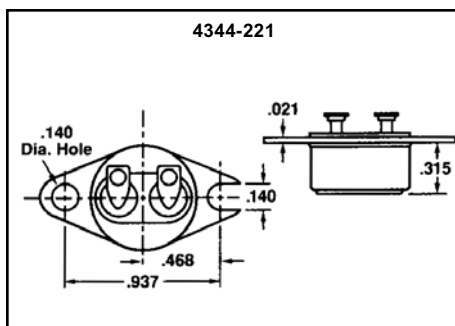

Hermetically Sealed 1/2" Disc Thermostats

KC/KO (4344) Series - Special Mounting Configurations

Special Mounting Configurations

* Drawings are subject to change, consult Selco for current dimensions.

It is the customer's sole responsibility to specify and determine the suitability of a particular control or component based on their unique individual applications and requirements