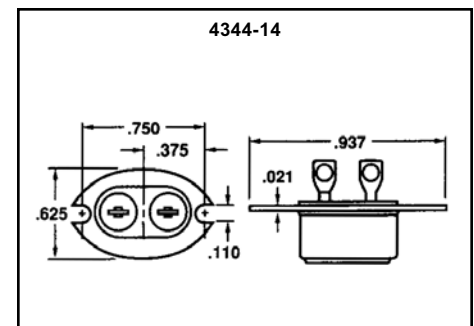

Hermetically Sealed 1/2" Disc Thermostats

KC/KO (4344) Series - Special Mounting Configurations

Special Mounting Configurations

* Drawings are subject to change, consult Selco for current dimensions.

It is the customer's sole responsibility to specify and determine the suitability of a particular control or component based on their unique individual applications and requirements