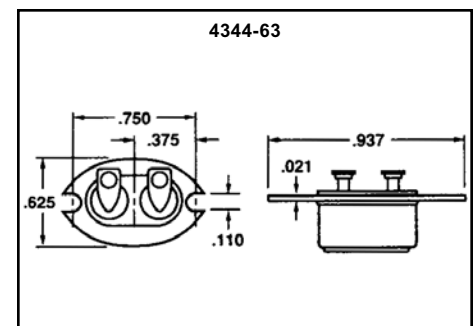

Hermetically Sealed 1/2" Disc Thermostats

KC/KO (4344) Series - Special Mounting Configurations

Special Mounting Configurations

* Drawings are subject to change, consult Selco for current dimensions.

It is the customer's sole responsibility to specify and determine the suitability of a particular control or component based on their unique individual applications and requirements