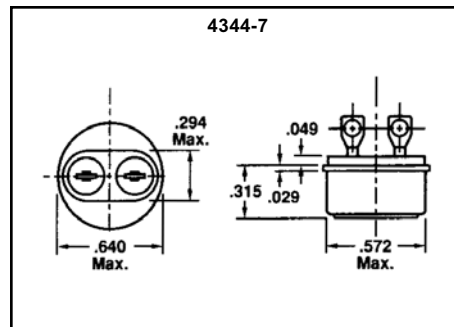

Hermetically Sealed 1/2" Disc Thermostats

KC/KO (4344) Series - Special Mounting Configurations

Special Mounting Configurations

* Drawings are subject to change, consult Selco for current dimensions.

It is the customer's sole responsibility to specify and determine the suitability of a particular control or component based on their unique individual applications and requirements