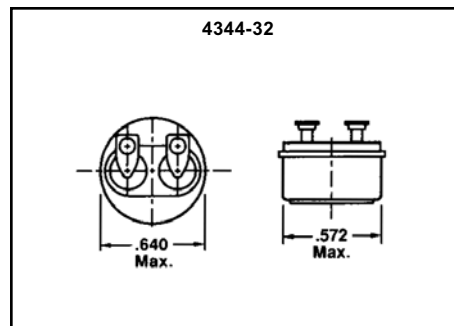

Hermetically Sealed 1/2" Disc Thermostats

KC/KO (4344) Series - Special Mounting Configurations

Special Mounting Configurations

* Drawings are subject to change, consult Selco for current dimensions.

It is the customer's sole responsibility to specify and determine the suitability of a particular control or component based on their unique individual applications and requirements