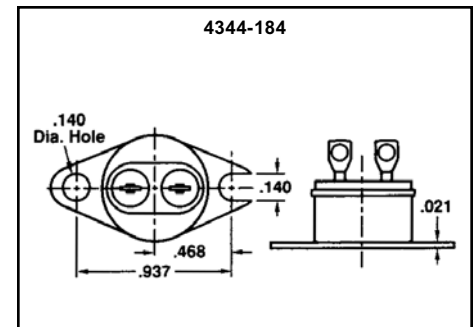

Hermetically Sealed 1/2" Disc Thermostats

KC/KO (4344) Series - Special Mounting Configurations

Special Mounting Configurations

* Drawings are subject to change, consult Selco for current dimensions.

It is the customer's sole responsibility to specify and determine the suitability of a particular control or component based on their unique individual applications and requirements