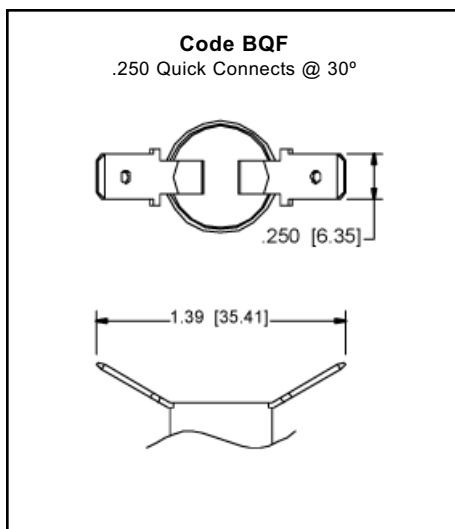

Special Order Terminals

For CA/OA (602S & 602K) and OM (603U-H & 603K) Series

It is the customer's sole responsibility to specify and determine the suitability of a particular control or component based on their unique individual applications and requirements